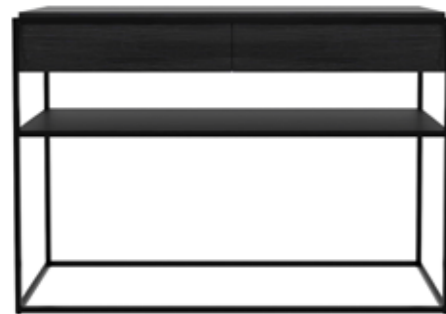

32,300 RSD

SEATING HEIGHT: 47 CM

MADE IN SERBIA

OAK BLACK ● Ⓟ Ⓞ 100%

50662 43 × 53 × 83 CM

41,900 RSD

SEATING HEIGHT: 47 CM

SHADOW TV CUPBOARD

MADE IN SERBIA
OAK ● © 100%

2 DRAWERS

51375 140 × 46 × 42 CM
137,900 RSD

3 DRAWERS

51376 210 × 46 × 42 CM
221,900 RSD

NORDIC TV CUPBOARD

1 FLIP-DOWN DOOR, 1 DRAWER

MADE IN SERBIA
OAK ● © 100%

51439 120 × 46 × 45 CM
129,500 RSD

51440 180 × 46 × 45 CM
193,100 RSD

MONOLIT CONSOLE
2 DRAWERS, BLACK METAL FRAME

OAK ● ◎ 100%
26872 122 × 40 × 85 CM
104,300 RSD

OAK BLACK ● ▼ ◎ 100%
26873 122 × 40 × 85 CM
117,500 RSD