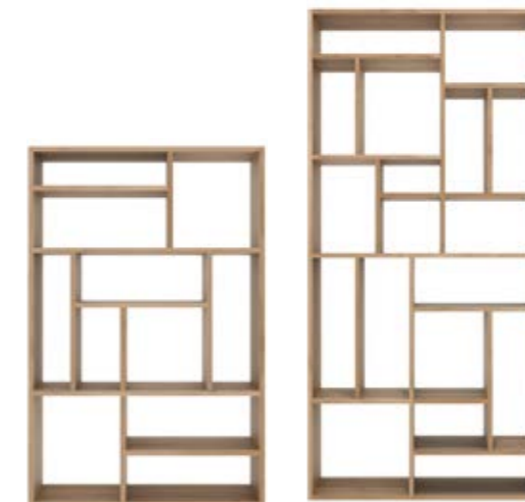

MADE IN SERBIA
OAK ● © 100%

2 DRAWERS

51375 140 × 46 × 42 CM
137,900 RSD

3 DRAWERS

51376 210 × 46 × 42 CM
221,900 RSD

NORDIC TV CUPBOARD

1 FLIP-DOWN DOOR, 1 DRAWER

MADE IN SERBIA
OAK ● © 100%

51439 120 × 46 × 45 CM
129,500 RSD

51440 180 × 46 × 45 CM
193,100 RSD

MONOLIT CONSOLE
2 DRAWERS, BLACK METAL FRAME

OAK ● ◎ 100%
26872 122 × 40 × 85 CM
104,300 RSD

OAK BLACK ● ▼ ◎ 100%
26873 122 × 40 × 85 CM
117,500 RSD

NORDIC CONSOLE
2 DRAWERS

MADE IN SERBIA
OAK ● ◎ 100%
51447 120 × 40 × 85 CM
94,700 RSD
51444 160 × 40 × 85 CM
117,500 RSD

WAVE DESK
1 PUSH OPEN DRAWER
MADE IN SERBIA
OAK ● ◎ 100%
51456 120 × 60 × 78 CM
107,900 RSD